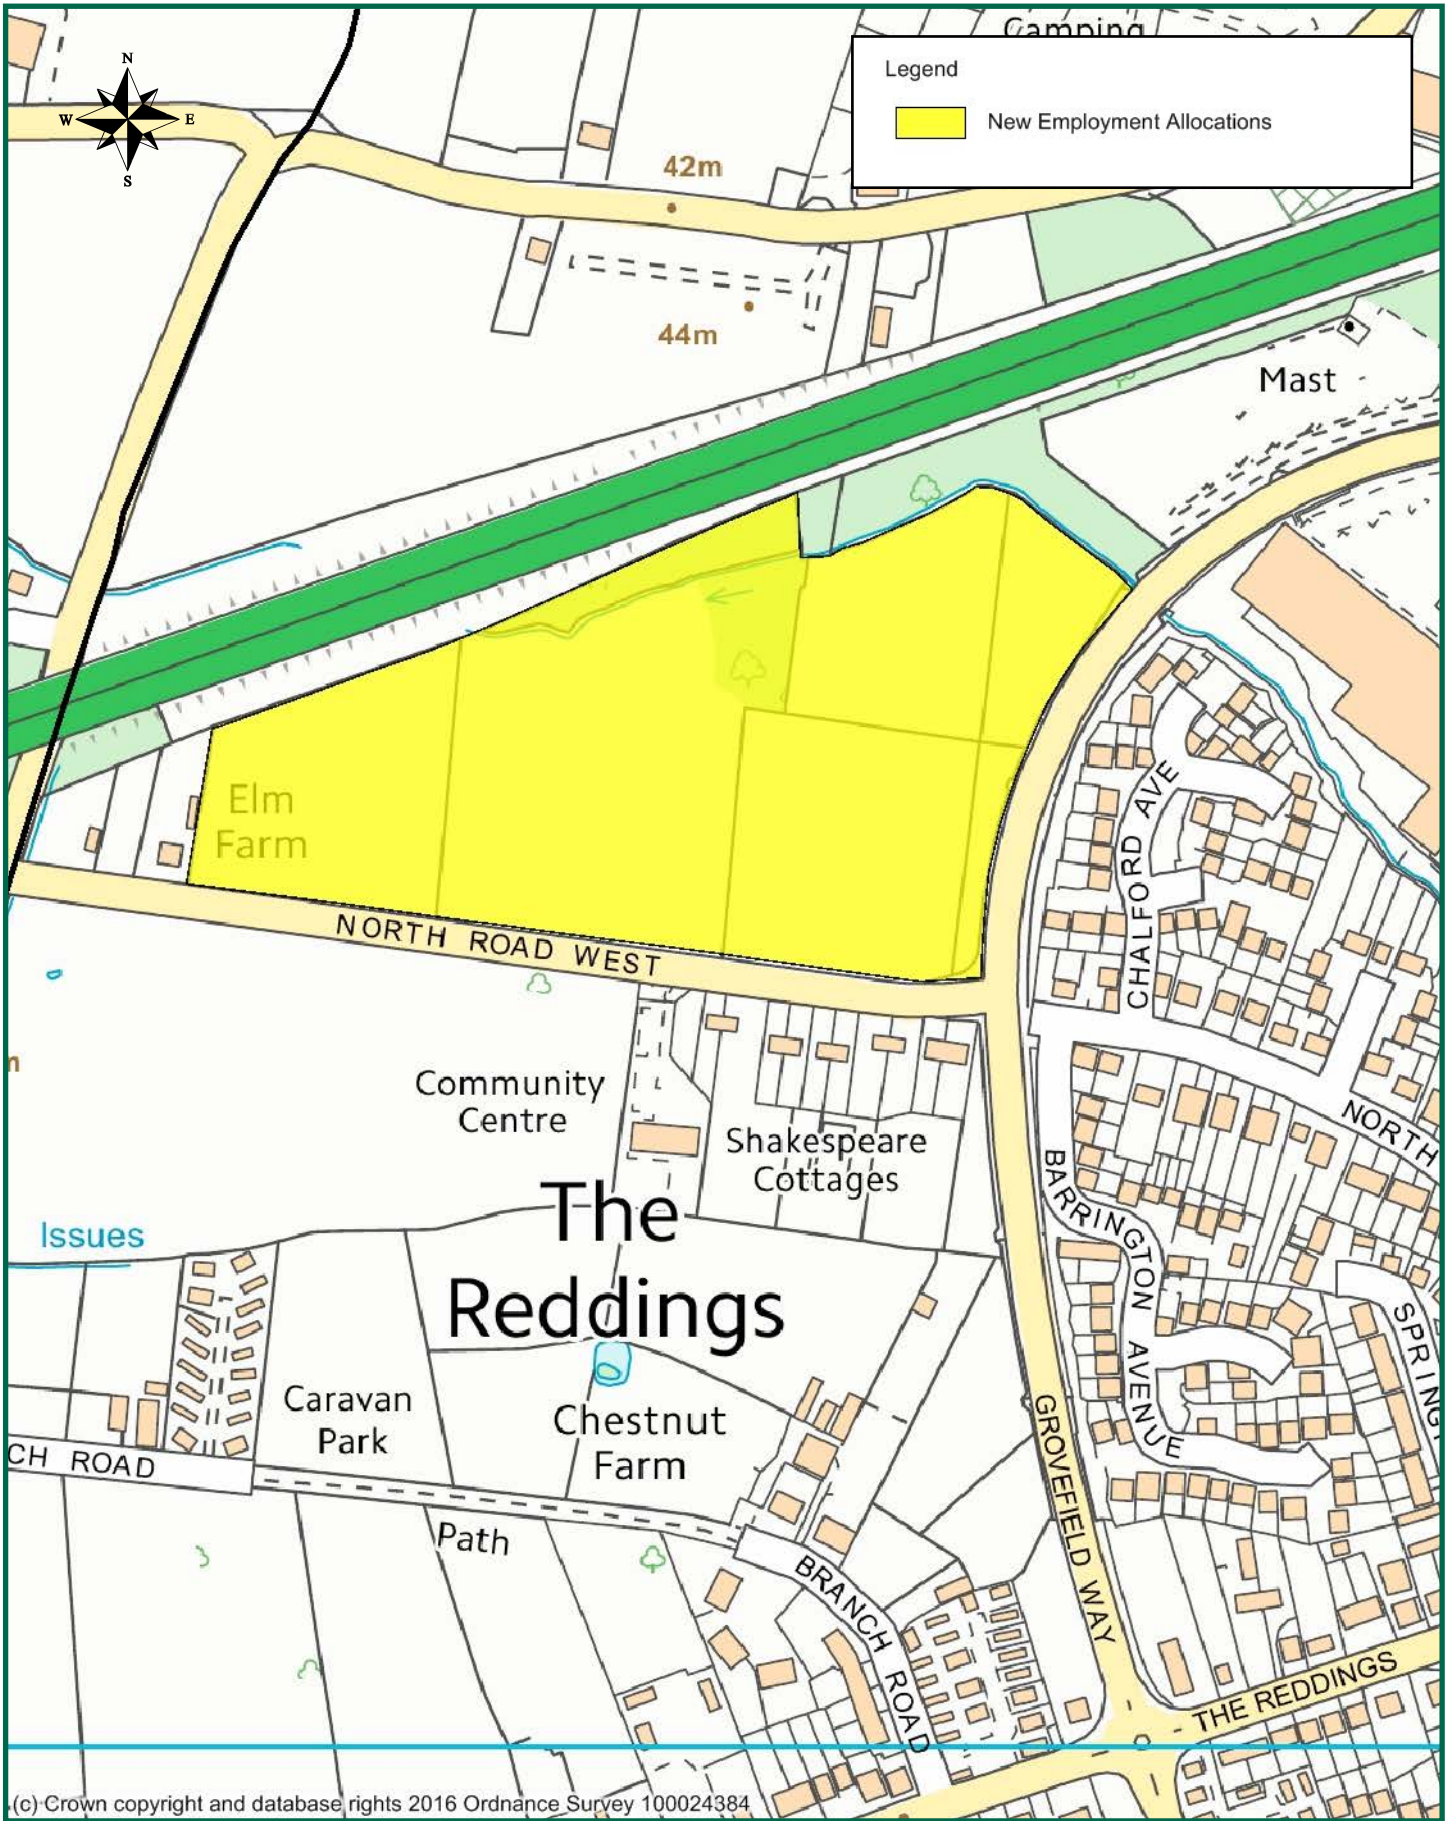

0 20 40 60 metres

Hatherley Lane, The Reddings (E2)

15 November 2016

(c) Crown copyright and database rights 2016 Ordnance Survey 100024384

06 October 2016

**Land North West of Grovefield Way  
The Reddings (E3)**